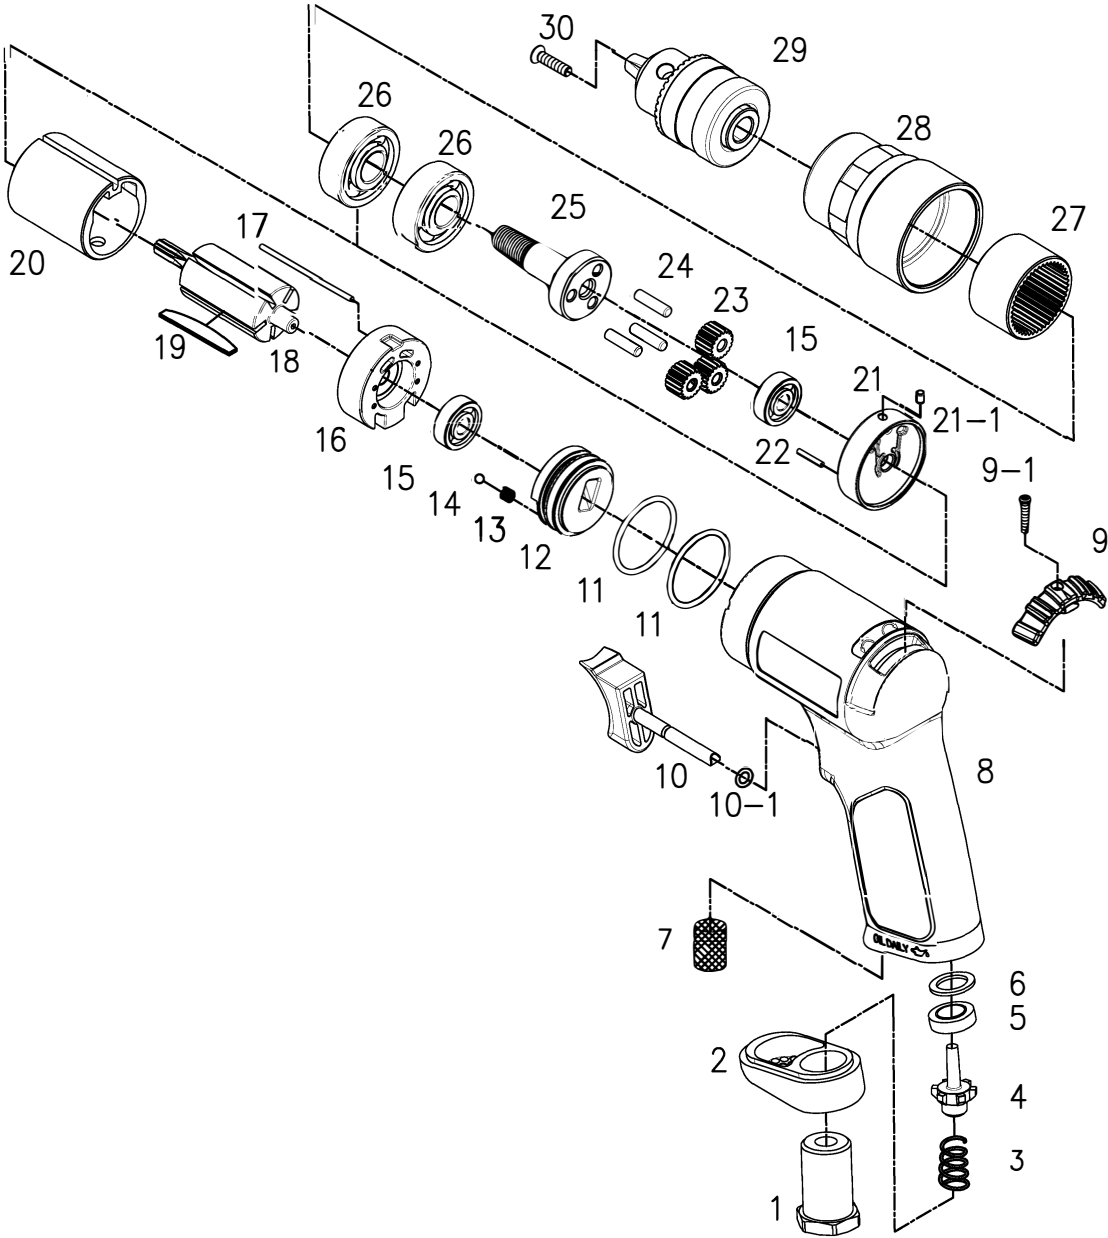

OS-6338GL **GAV** HAVALI MATKAP

FIG NO.	PART NO.	DESCRIPTION	PCS	FIG NO.	PART NO.	DESCRIPTION	PCS
1	389501	Inlet Bushing	1	21	633818	Front Plate	1
2	633802	Deflector	1	21-1	633842	Spring Pin (2.5X4)	1
3	389503	Valve Spring	1	22	633843	Pin	1
4	328804V	Valve	1	23	633820	Idle Gear	3
5	328835	Valve Seat	1	24	633821	Pin	3
6	328825S	Spacer	1	25	633822	Spindle	1
7	389507	Silencer	1	26	633826	Ball Bearing (6201ZZ)	2
8	633808-SA	Composite Housing	1	27	633824	Ring Gear	1
9	633809	Reverse Valve Lever	1	28	633825	Front Housing	1
9-1	633809-1	Screw	1	29	633830	3/8" Drill Chuck	1
10	633810-1	Trigger	1	30	633831	Chuck Screw	1
10-1	638013	O-Ring	1				
11	633811	O-Ring	2				
12	633812	Valve Body	1				
13	633847	Spring	1	**29	633830L	3/8" Keyless Chuck	1
14	SB0003-1	Detent Ball	1				
15	B626ZZ	Ball Bearing (626ZZ)	2				
16	633813	Rear Plate	1				
17	633817-1	Guide Pin	1				
18	633815	Rotor	1				
19	633816	Rotor Blade	5				
20	633817	Cylinder	1				